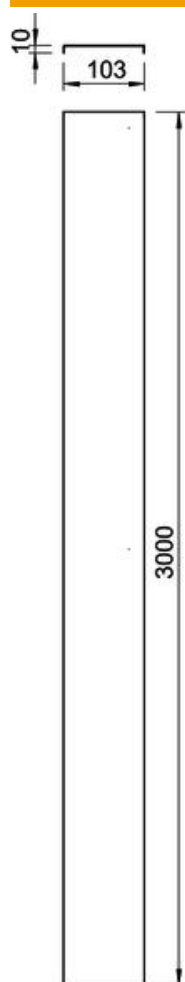

Technical data sheet

Cover with turn buckle FS

Item number: 6080138

Cover with turn buckle for AZ small duct.

CE

St Steel

FS Strip galvanized

Master data

Item number	6080138
Type	AZDMD 50 FS
Description 1	Cover with turn buckle
Manufacturer	OBO
Dimension	53x3000
Material	Steel
Surface	Strip galvanized
Surface standard	DIN EN 10346
Smallest sales unit	3
Unit of quantity	Metre
Weight	55 kg
Weight unit	kg/100 m

Technical data sheet

Cover with turn buckle FS

Item number: 6080138

Dimensions

Length	3,000 mm
Width	53 mm
Height	10 mm
Plate thickness	1 mm
Dimension H	10 mm

Technical data sheet

Cover with turn buckle FS

Item number: 6080138

Technical data

Number of turn buckles	3 St.
Fastening type	Sash lock
Maintain electrical functions	no
Suitable for mesh cable tray	no
Suitable for cable ladder	no
Suitable for cable tray	yes
Rustproof steel, pickled	no