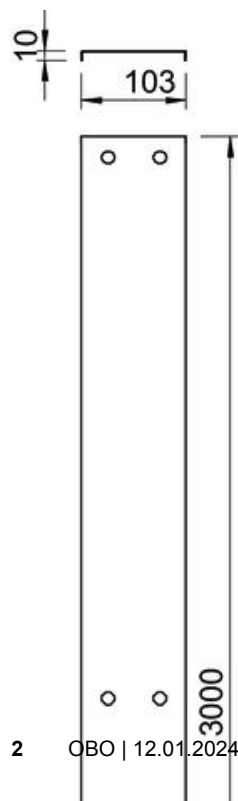

Technical data sheet

Cover with turn buckle FS

Item number: 6080138

Cover with turn buckle for AZ small duct.

CE

St Steel

FS Strip galvanized

Master data

Item number	6080138
Type	AZDMD 50 FS
Description 1	Cover with turn buckle
Manufacturer	OBO
Dimension	53x3000
Material	Steel
Surface	Strip galvanized
Surface standard	DIN EN 10346
Smallest sales unit	3
Unit of quantity	Metre
Weight	55 kg
Weight unit	kg/100 m

Technical data sheet

Cover with turn buckle FS

Item number: 6080138

Dimensions

Length	3,000 mm
Width	53 mm
Height	10 mm
Plate thickness	1 mm
Dimension H	10 mm

Technical data sheet

Cover with turn buckle FS

Item number: 6080138

Technical data

Number of turn buckles	3 St.
Fastening type	Sash lock
Maintain electrical functions	no
Suitable for mesh cable tray	no
Suitable for cable ladder	no
Suitable for cable tray	yes
Rustproof steel, pickled	no