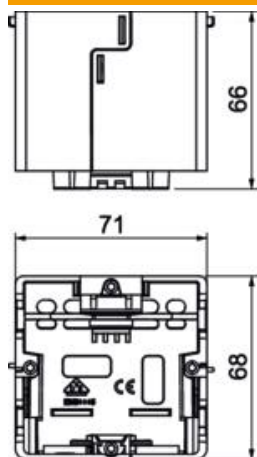

### Master data

Item number	6133577
Type	BRK GD gr
Description 1	Accessory mounting box
Description 2	SIGNA BASE single
Manufacturer	OBO
Dimension	66x68x71
Colour	Blue grey; RAL 7031
Material	Polyamide
Smallest sales unit	10
Unit of quantity	Piece
Weight	6.95 kg
Weight unit	kg/100 pc.

### Dimensions

Length	71 mm
Width	68 mm
Height	66 mm