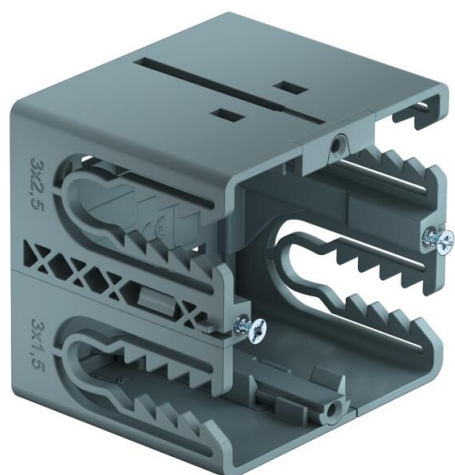

## Accessory mounting box BRK GD, single

Item number: 6133577

Single Signa accessory mounting box for the connection of power and data technology in the trunking systems Signa Base/Signa Style. Easy refitting to data socket.

Toolless mounting through a fastening lock and time-saving cable connection.

PA Polyamide

### Master data

Item number	6133577
Type	BRK GD gr
Description 1	Accessory mounting box
Description 2	SIGNA BASE single
Manufacturer	OBO
Dimension	66x68x71
Colour	Blue grey; RAL 7031
Material	Polyamide
Smallest sales unit	10
Unit of quantity	Piece
Weight	6.95 kg
Weight unit	kg/100 pc.

### Dimensions

Length	71 mm
Width	68 mm
Height	66 mm