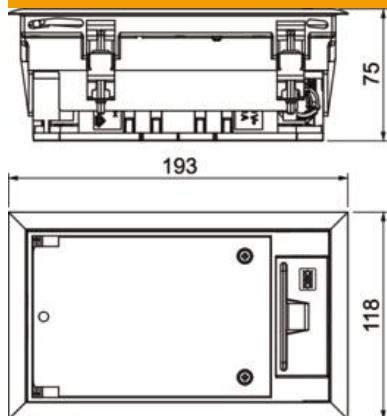

## Master data

Item number	7429580
Type	GES2 KU 7011
Description 1	Service outlet construct. set
Description 2	for duct mounting
Manufacturer	OBO
Colour	Iron grey; RAL 7011
Material	Polyamide
Smallest sales unit	1
Unit of quantity	Piece
Weight	94.2 kg
Weight unit	kg/100 pc.
CO2 Footprint (GWP) Cradle-to-Gate	1,7907 kg CO2e / 1 Piece

## Dimensions

## Technical data

Cable outlet version	Swivellable cord outlet
Length of installation dimensions	181 mm
Protection rating (IP) when used	IP20
Protection rating (IP) when unused	IP40
Protection rating IK code	IK08
Clamping range D, max.	29 mm
Clamping range D, min.	7 mm
Opening mechanism	Handle
Floor covering thickness	5 mm