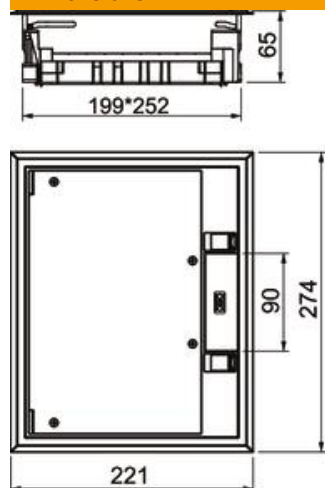

## Master data

Item number	7429588
Type	GES6-2 KU 7011
Description 1	Service outlet construct. set
Description 2	for universal mounting
Manufacturer	OBO
Colour	Iron grey; RAL 7011
Material	Polyamide
Smallest sales unit	1
Unit of quantity	Piece
Weight	209.4 kg
Weight unit	kg/100 pc.
CO2 Footprint (GWP) Cradle-to-Gate	5,9041 kg CO2e / 1 Piece

## Dimensions

## Technical data

Cable outlet version	Swivellable cord outlet
Length of installation dimensions	253 mm
Protection rating (IP) when used	IP20
Protection rating (IP) when unused	IP40
Protection rating IK code	IK08
Clamping range D, max.	75 mm
Clamping range D, min.	8 mm
Opening mechanism	Locking slider
Floor covering thickness	5 mm
Floor covering thickness max.	10 mm