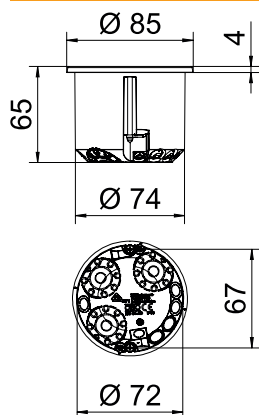

- 2 screw domes
- Device screws, clamping straps
- 3 combination pipe entries of Ø 20 and 25 mm
- 3 entries for NYM cables 3 x 2.5 mm² or 5 x 1.5 mm²
- 2 entries for NYM cables 5 x 2.5 mm² or 7 x 1.5 mm²
- 1 entry for NYM cables 3 x 1.5 mm²

Tested according to DIN EN 60670-1, DIN EN 60670-22 and DIN 49073-1.

PP Polypropylene

Master data

Item no.	2003819
Type	HG 61-AD-IP
Description 1	HW Cavity wall device box
Description 2	for CEE/PERILEX with sealing
Available from	01.10.2021
Dimension	Ø74mm, H61mm
Colour	Orange
Material	Polypropylene
Material symbol	PP
Smallest sales unit (VG)	10 Piece
Weight	3,29 kg/100 pc.

Technical data

Height	61,00 mm
Diameter	74,00 mm
No. of entries	9
Entries	9
Number of switch boxes	1
Type of entry	NYM cables and pipes
Type of housing penetration	Break-out opening
Version for	Single
Shape	Device connection box
Fastening type	Fastening with bolt
Device fixing	Screws ,
Cover	Without
Cover fastening	Screws ,
Cover screw clearance	67,00 mm
Milling hole diameter	74,00 mm
Flame-resistant	acc. to VDE 0471/IEC 60695-2-11, test temperature 850°C
Shape	Round
For pipe diameter	20/25 mm
Combination entries Ø 20 / 25 mm	3
Cable entries 3 x 2.5 mm ² / 5 x 1.5 mm ²	3
Cable entries 5 x 2.5 mm ² / 7 x 1.5 mm ²	2
Cable entries 3 x 1.5 mm ²	1

Table 1

		
	1,5 mm ²	2,5 mm ²
	5	4
	15	12